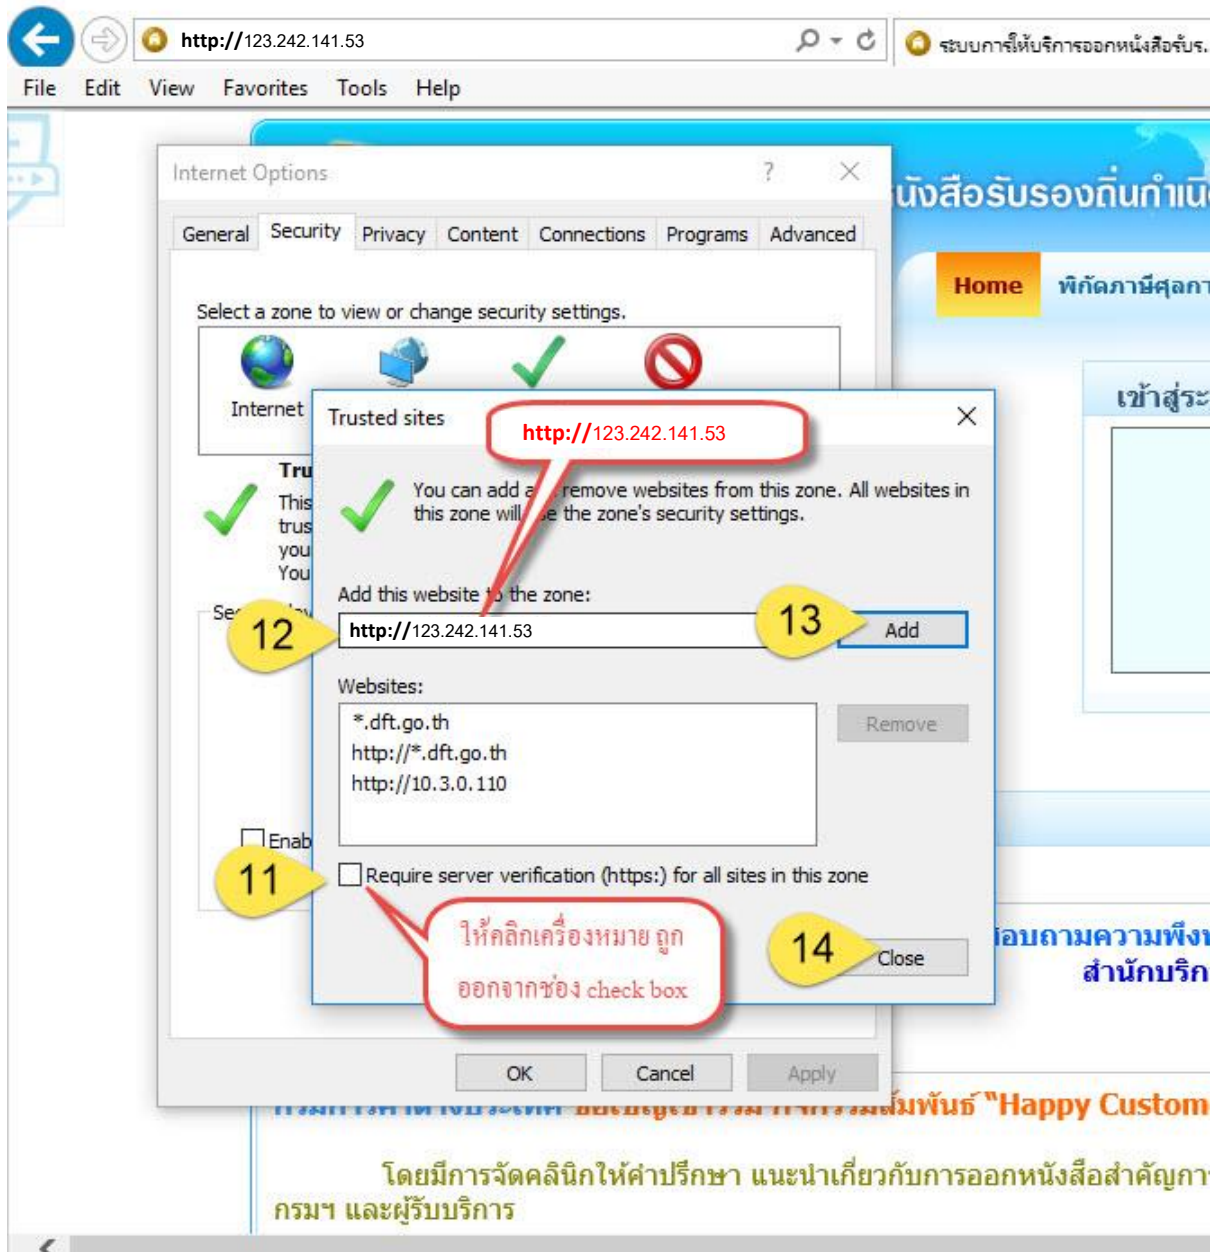

หลังจากตั้งค่าเรียบร้อยแล้ว ต้องทำการปิด Browser ก่อน แล้วเปิดเพื่อใช้งานอีกครั้งจะสามารถใช้งานได้