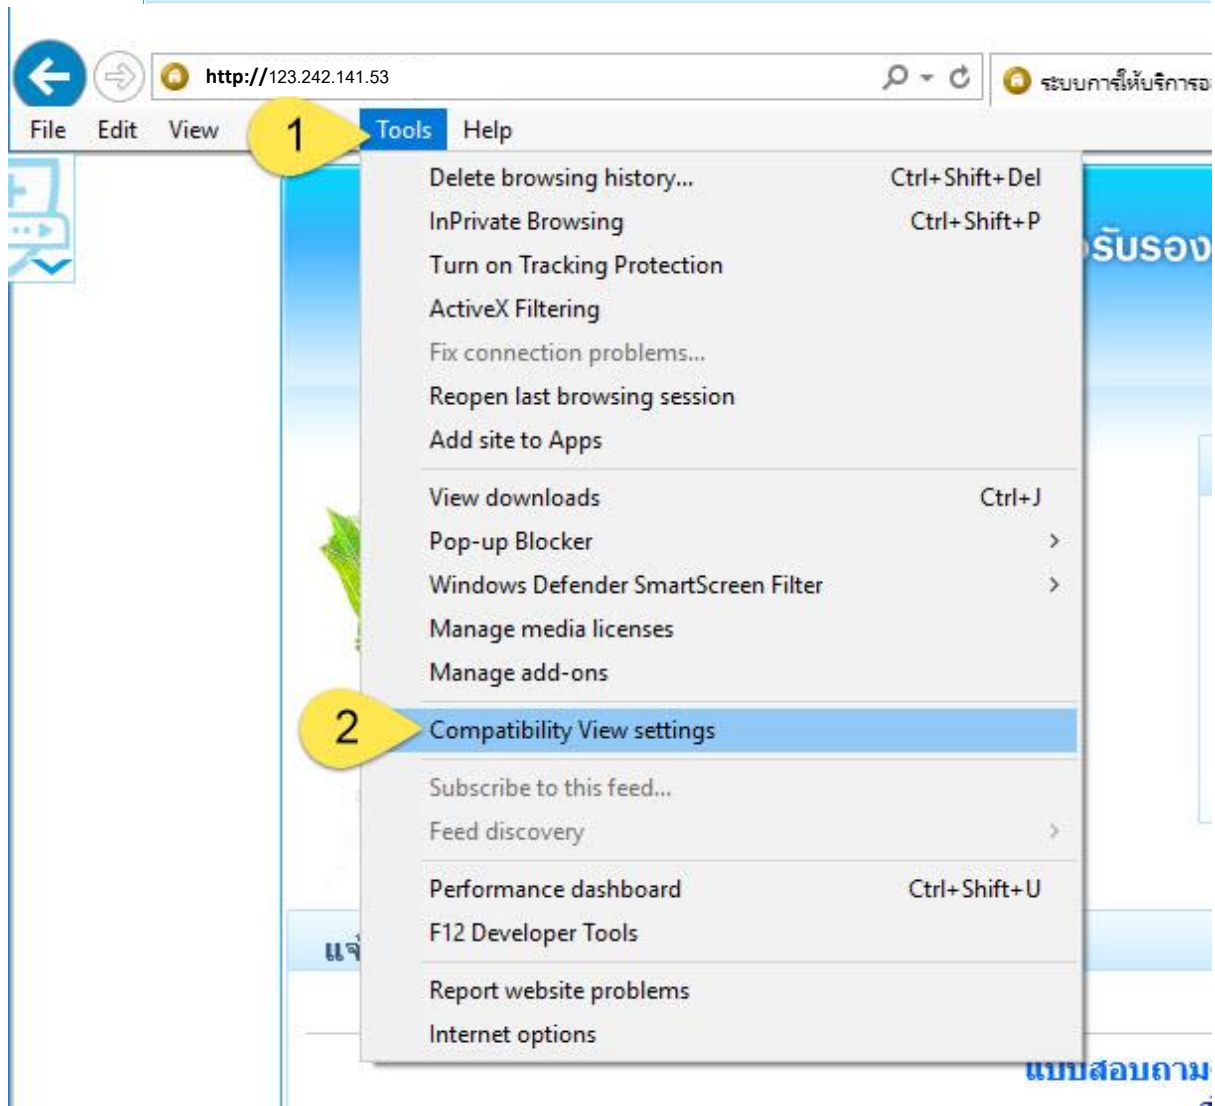

ขั้นตอนการตั้งค่า Link สำรอง http://123.242.141.53 สำหรับใช้งานระบบการให้บริการออกใบอนุญาตและหนังสือรับรองการส่งออก-นำเข้าสินค้าทั่วไป แบบ Digital Signature