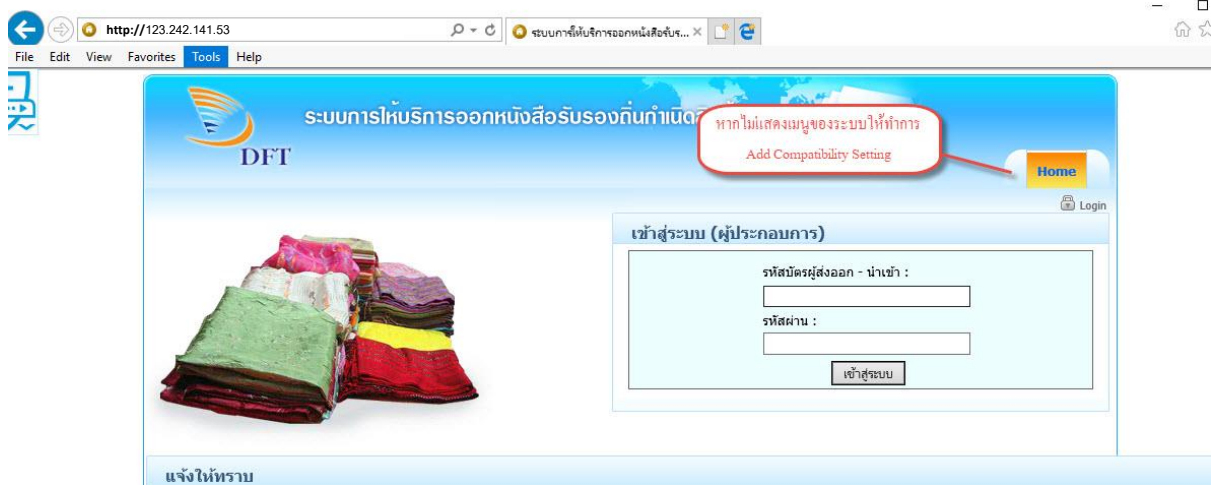

ขั้นตอนการตั้งค่า Link สำรอง http://123.242.141.53 สำหรับใช้งานระบบการให้บริการออกใบอนุญาตและหนังสือรับรองการส่งออก-นำเข้าสินค้าทั่วไป แบบ Digital Signature